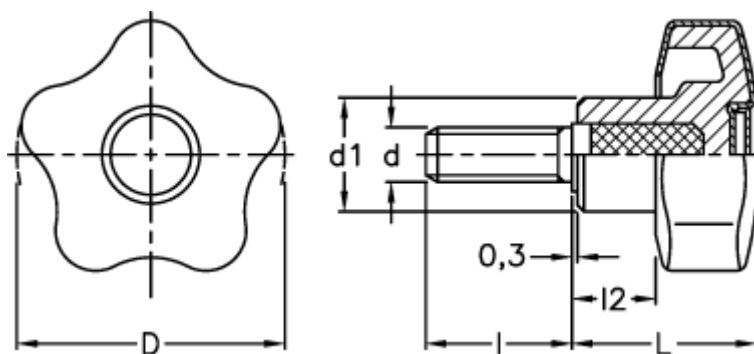

Article number: 23021699716

Description: E+G Lobe knobs

VCT.53 p-M10x20 SOFT C6 RAL3000 - red cap

## Measures

D = 53

d1 = 19.0

d 6g = M10

l = 20

L = 34.0

l2 = 13.0